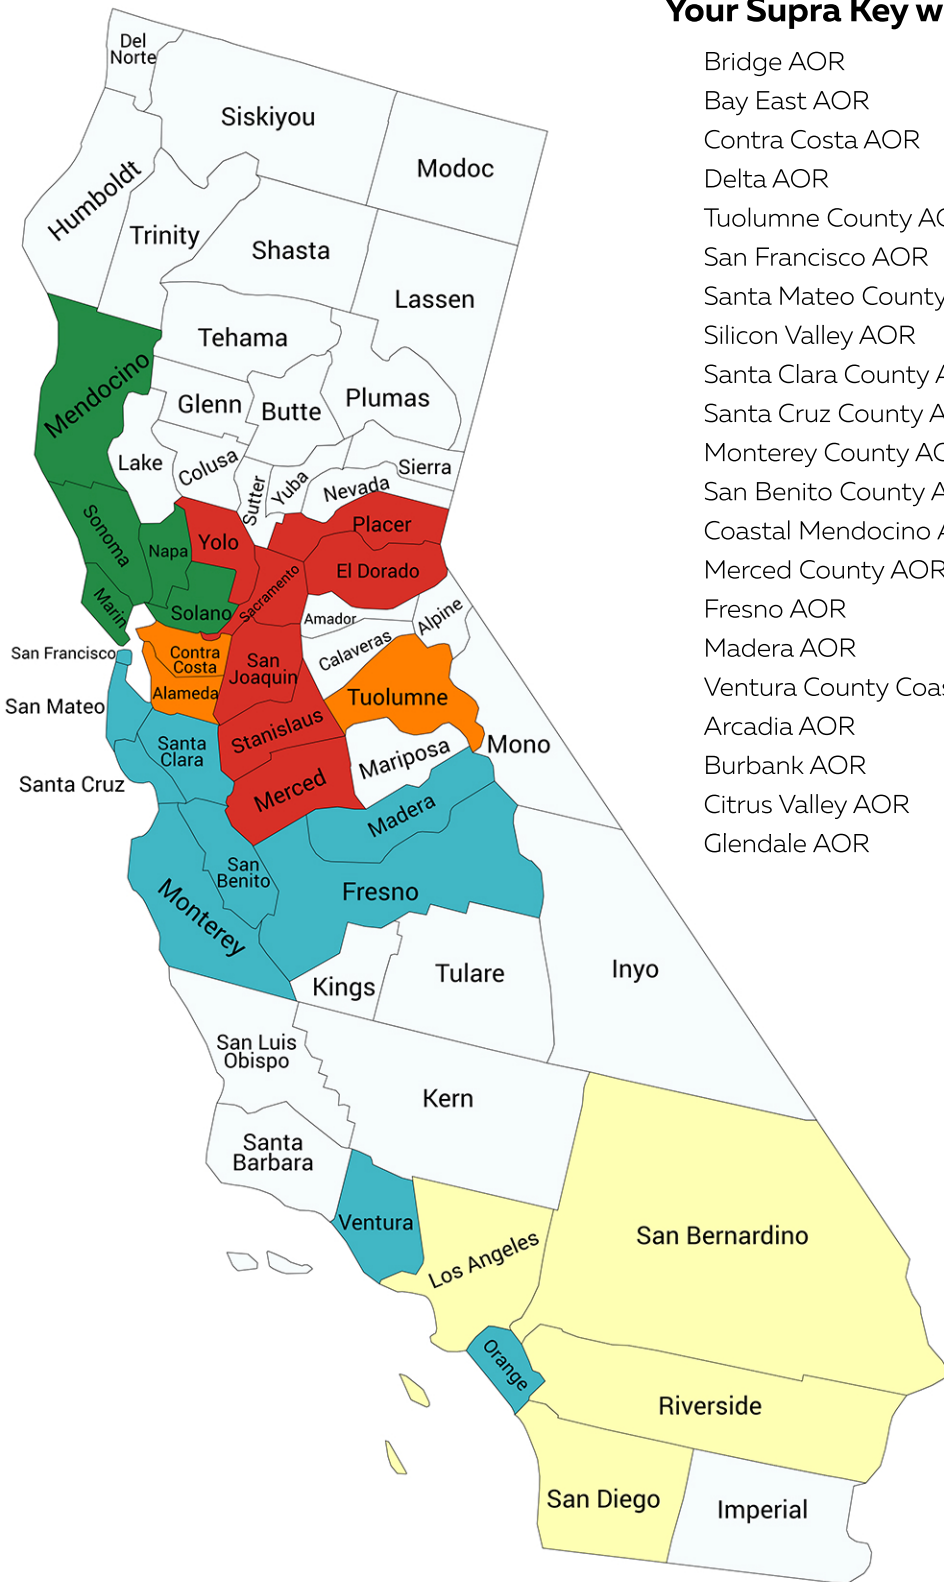

KEY COVERAGE MAP

Your Supra Key will work with the following AORs

- Bridge AOR
- Bay East AOR
- Contra Costa AOR
- Delta AOR
- Tuolumne County AOR
- San Francisco AOR
- Santa Mateo County AOR
- Silicon Valley AOR
- Santa Clara County AOR
- Santa Cruz County AOR
- Monterey County AOR
- San Benito County AOR
- Coastal Mendocino AOR
- Merced County AOR
- Fresno AOR
- Madera AOR
- Ventura County Coastal AOR
- Arcadia AOR
- Burbank AOR
- Citrus Valley AOR
- Glendale AOR
- Greater Downey AOR
- Ingelwood BOR
- Montebello District BOR
- Palos Verdes Peninsula AOR
- Pasadena-Foothills AOR
- Rancho Southeast AOR
- South Bay AOR
- Tri-Counties AOR
- West San Gabriel Valley AOR
- Easy Valley AOR
- Inland Valleys AOR
- Joshua Tree Gateway AOR
- Rim O' The World AOR
- The Inland Gateway AOR
- Palm Springs Regional AOR
- Laguna BOR
- Newport Beach AOR
- Orange County AOR
- Pacific West AOR
- Pacific Southwest AOR